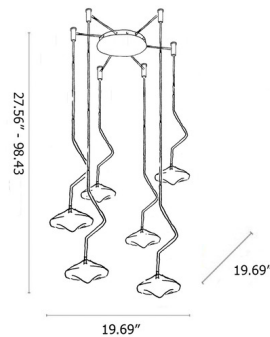

By Fisionarte

Description

The Essenza Pendant reflects and amplifies ambient light creating a delicate and undefined lighting effect in which light and shadows are projected outwards according to the rules of refraction. Available with a Glossy Black finish complemented by Clear Borosilicate glass shades (three small and three large). CE listed.

Shown in clear

Specifications

COLOR Clear
BODY FINISH N/A
WATTAGE 12W
DIMMER Not Dimmable
DIMENSIONS 19.68\"W x 27.56\"H x 19.68\"D
BULB NOT INCLUDED 6 x JC/G4 (bipin)/2W/12V LED

Technical Information

PRODUCT DIMENSIONS Max Overall Height: 98.43"