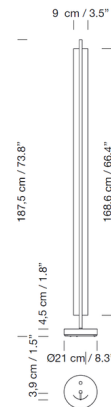

By Santa & Cole

Description

The Lamina 165 Floor Lamp makes a chic modern statement, combining a line of light and a thin concave metal sheet. The light passes through a polycarbonate diffuser and reflects off of the glossy white grey metallic shade, creating a faint yet effective spread of illumination. This tall sculptural piece becomes a focal point with its clean straight lines, and contrasts against any wall finish behind it.

Specifications

COLOR White Grey
BODY FINISH Black
WATTAGE 37W
DIMMER Included
DIMENSIONS 8.3"W x 73.8"H
INTEGRATED LED MODULE 1 x LED/37W/120-277V LED

Technical Information

LAMP LIFE 40000 hours
COLOR RENDERING 90 CRI
LAMP COLOR 2700K
LUMENS/WATT 40.11
LUMINOUS FLUX 1484 lumens

Shown in black / white grey

CLICK TO VIEW PRODUCT

Notes: