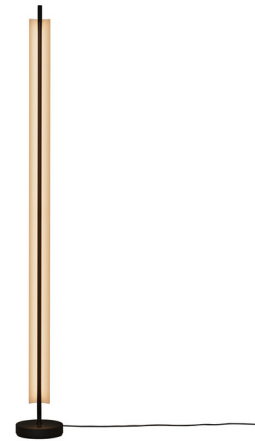

Lightology

lightology.com
866-954-4489
06-29-26

Project: _____

Company: _____

Location: _____ Fixture Type: _____

SPEC #: **SCO1491281**

Approved On: _____ Approved By: _____

Lamina 165 Floor Lamp - Overstock

By Santa & Cole

Description

The Lamina 165 Floor Lamp makes a chic modern statement, combining a line of light and a thin concave metal sheet. The light passes through a polycarbonate diffuser and reflects off of the glossy white grey metallic shade, creating a faint yet effective spread of illumination. This tall sculptural piece becomes a focal point with its clean straight lines, and contrasts against any wall finish behind it.

Specifications

COLOR White Grey
BODY FINISH Black
WATTAGE 37W
DIMMER Included
DIMENSIONS 8.3"W x 73.8"H
INTEGRATED LED MODULE 1 x LED/37W/120-277V LED

Technical Information

LAMP LIFE 40000 hours
COLOR RENDERING 90 CRI
LAMP COLOR 2700K
LUMENS/WATT 40.11
LUMINOUS FLUX 1484 lumens

Shown in black / white grey

CLICK TO VIEW PRODUCT

Notes: