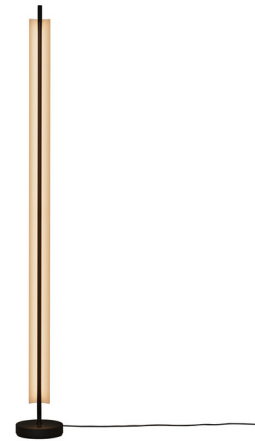

Lightology

lightology.com
866-954-4489
04-22-26

Project: _____

Company: _____

Location: _____ Fixture Type: _____

SPEC #: **SCO1491281**

Approved On: _____ Approved By: _____

Lamina 165 Floor Lamp - Overstock

By Santa & Cole

Description

The Lamina 165 Floor Lamp makes a chic modern statement, combining a line of light and a thin concave metal sheet. The light passes through a polycarbonate diffuser and reflects off of the glossy white grey metallic shade, creating a faint yet effective spread of illumination. This tall sculptural piece becomes a focal point with its clean straight lines, and contrasts against any wall finish behind it.

Specifications

COLOR White Grey
BODY FINISH Black
WATTAGE 37W
DIMMER Included
DIMENSIONS 8.3"W x 73.8"H
INTEGRATED LED MODULE 1 x LED/37W/120-277V LED

Technical Information

LAMP LIFE 40000 hours
COLOR RENDERING 90 CRI
LAMP COLOR 2700K
LUMENS/WATT 40.11
LUMINOUS FLUX 1484 lumens

Shown in black / white grey

CLICK TO VIEW PRODUCT

Notes: