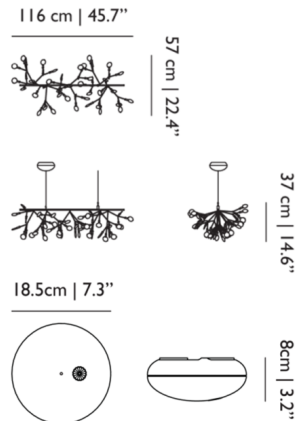

Shown in white / white