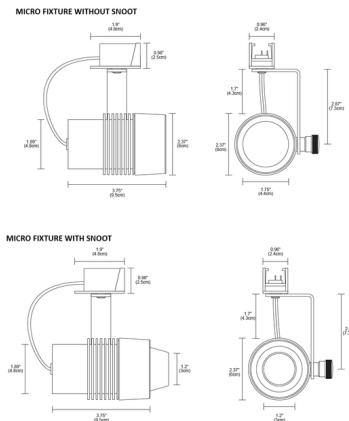

### Description

The Micro Outdoor 12V Track Light is an outdoor, wet location rated fixture perfect for use in patio, backyard, or outdoor restaurant and bar applications. Available in powder coat marine-grade Black or White finish with optional Snoot accessory. The Micro rotates 360 degrees and tilts 180 degrees. Includes TruColor RGBTW (Red, Blue, Green and Tunable White from 1500K-6500K) MR16 lamp. TruColor MR16 lamp cannot be purchased separately. Note: Required track system and remote low voltage transformer sold separately.

### Specifications

COLOR	N/A
BODY FINISH	White
WATTAGE	8W
DIMMER	N/A
DIMENSIONS	2.36"W x 1.73"H x 3.37"D
BULB INCLUDED	1 x MR16/GU5.3 (bipin)/8W/12V LED

CLICK TO VIEW PRODUCT

Notes: