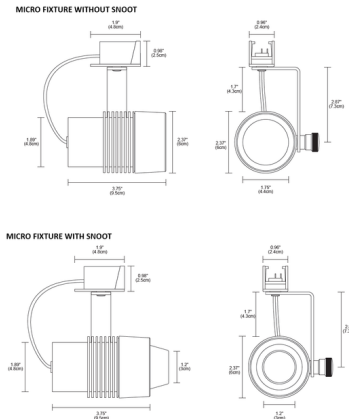

By PureEdge Lighting

Description

The Micro Outdoor 24V Track Light is an outdoor, wet location rated fixture perfect for use in patio, backyard, or outdoor restaurant and bar applications. Available in powder coat marine-grade Black or White finish with optional Snoot accessory. The Micro rotates 360 degrees and tilts 180 degrees. Includes TruColor RGBTW (Red, Blue, Green and Tunable White from 1500K-6500K) MR16 lamp. TruColor MR16 lamp cannot be purchased separately. Note: Required track system and remote low voltage transformer sold separately.

Shown in white

Specifications

COLOR	N/A
BODY FINISH	White
WATTAGE	8W
DIMMER	N/A
DIMENSIONS	2.36"W x 1.73"H x 3.37"D
BULB INCLUDED	1 x MR16/GU5.3 (bipin)/8W/12V LED

CLICK TO VIEW PRODUCT

Notes: