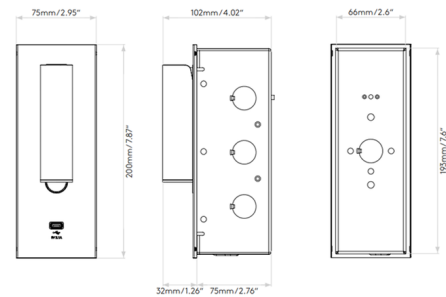

Description

Thanks to its clean lines and high level of visual comfort, the Fuse 3 Recessed Wall Sconce with USB-C Port is the perfect bedside reading light. To turn the light on, simply pull the LED cylinder out from the wall. The LED automatically turns off when pushed back into the wall slot. Can be installed vertically or horizontally. Note: Does not mount to a standard US junction box. Fixture recesses into wall and includes junction box - see line drawing. Requires 7.64 in. H x 2.64 in. W cutout with 2.76 in D recess.

Shown in bronze

Specifications

COLOR	N/A
BODY FINISH	Bronze
WATTAGE	3.3W
DIMMER	Not Dimmable
DIMENSIONS	2.95"W x 7.87"H x 1.26"D
INTEGRATED LED MODULE	1 x LED/3.3W/120V LED

Technical Information

LAMP COLOR	2700K
LUMENS/WATT	42.73
LUMINOUS FLUX	141 lumens