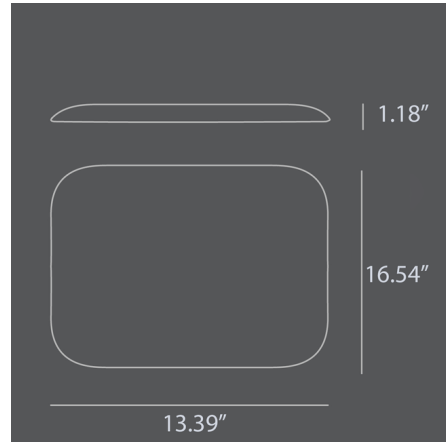

Lightology

lightology.com
866-954-4489
05-18-26

Project: _____

Company: _____

Location: _____ Fixture Type: _____

SPEC #: **1011491297**

Approved On: _____ Approved By: _____

Sculpt Stool Cushion

By 101 Copenhagen

Description

The accompanying Sculpt Stool Cushion can be purchased for increased comfort to you Sculpt Stool.

Shown in cognac

Specifications

COLOR	N/A
BODY FINISH	Cognac
WATTAGE	N/A
DIMMER	N/A
DIMENSIONS	13.39"W x 1.18"H x 16.54"D
BULB	N/A
COUNTRY OF ORIGIN	India