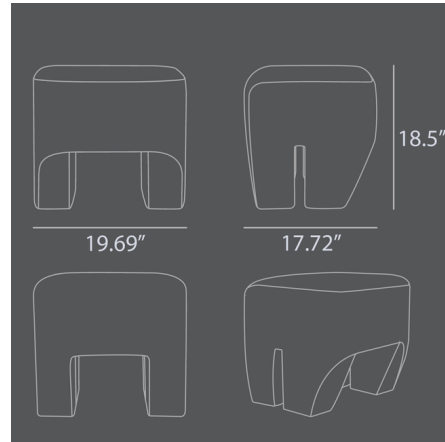

Lightology

lightology.com
866-954-4489
05-23-26

Project: _____

Company: _____

Location: _____ Fixture Type: _____

SPEC #: **1011491298**

Approved On: _____ Approved By: _____

Sculpt Stool

By 101 Copenhagen

Description

Sculpt Stool is inspired by the Brutalist architecture movement that emerged in the 1950s. True to the concrete building components and simplified block-like structures, the stool comes in a fiber concrete version cast in lightweight fiber concrete and hand-painted. The fiber concrete version highlights the stool's architectural inspiration with its unique, hand-painted texture. Sculpt Stool is also available in a in luxurious off white Boucl. The Boucl fabric adds a cozy, inviting touch with its soft and tactile surface, perfectly complementing the robust design with a hint of modern elegance.

Shown in grey

Specifications

COLOR	N/A
BODY FINISH	Grey
WATTAGE	N/A
DIMMER	N/A
DIMENSIONS	19.69\"W x 18.5\"H x 17.72\"D
BULB	N/A
COUNTRY OF ORIGIN	China

CLICK TO VIEW PRODUCT

Notes: