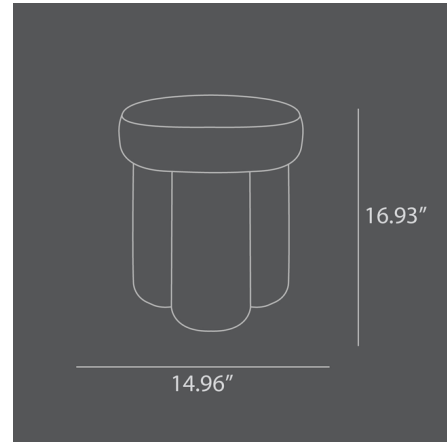

Lightology

lightology.com
866-954-4489
07-04-26

Project: _____

Company: _____

Location: _____ Fixture Type: _____

SPEC #: **1011491305**

Approved On: _____ Approved By: _____

Big Foot Stool By 101 Copenhagen

Shown in sheepskin

Specifications

COLOR	N/A
BODY FINISH	Sheepskin
WATTAGE	N/A
DIMMER	N/A
DIMENSIONS	14.96"W x 16.93"H
BULB	N/A
COUNTRY OF ORIGIN	China

CLICK TO VIEW PRODUCT

Notes: