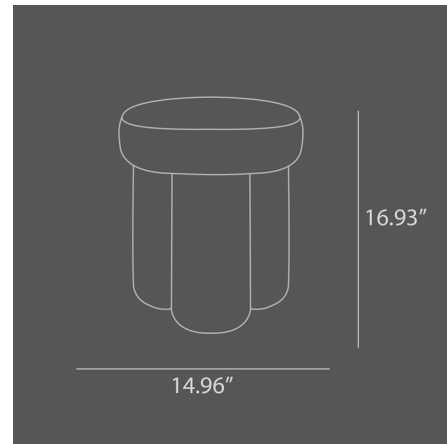

### Specifications

COLOR	N/A
BODY FINISH	Sheepskin
WATTAGE	N/A
DIMMER	N/A
DIMENSIONS	14.96"W x 16.93"H
BULB	N/A
COUNTRY OF ORIGIN	China

CLICK TO VIEW PRODUCT

Notes: