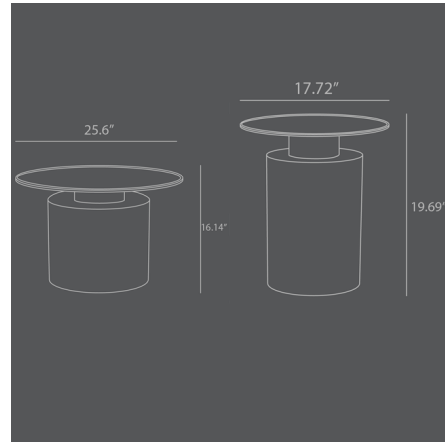

CLICK TO VIEW PRODUCT

Notes: