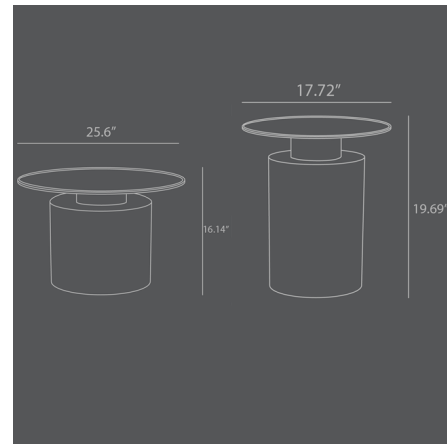

## Pillar Table

By 101 Copenhagen

### Description

Inspired by the rich lustrous use of material in the 1930s Art Deco movement, the Pillar Table is a piece of statement furniture characterized by the contrast between a paper-thin tabletop and voluminous base. The Pillar coffee table comes in a tall and a low version, made of plated metal in two colors brass and burned black - ensuring a sophisticated appearance that will be a unique addition to any home. The curved exterior makes this table great for classic and contemporary interiors alike.

### Specifications

COLOR	N/A
BODY FINISH	Burned Black
WATTAGE	N/A
DIMMER	N/A
DIMENSIONS	25.6"W x 16.14"H
BULB	N/A
COUNTRY OF ORIGIN	China

CLICK TO VIEW PRODUCT

Notes: