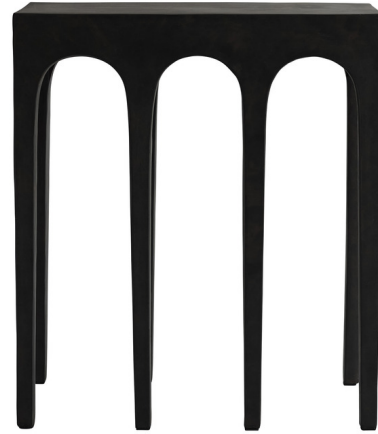

Lightology

lightology.com
866-954-4489
05-17-26

Project: _____

Company: _____

Location: _____ Fixture Type: _____

SPEC #: **1011491311**

Approved On: _____ Approved By: _____

Bow Console

By 101 Copenhagen

Description

Like a piece of architecture gone astray, the Bow Console table draws parallels to the old aqueducts from the Roman Empire and classic architectural geometry. Repetition of arches create a beautiful, sleek, yet somewhat box silhouette and the long legs make it seem narrow and light even though the character is anything but insignificant. The table is cast in lightweight fiber concrete to create a unique textured surface and increase mobility. It is hand painted with multiple layers of paint, creating a strong and resistant surface.

Shown in coffee

Specifications

COLOR	N/A
BODY FINISH	Coffee
WATTAGE	N/A
DIMMER	N/A
DIMENSIONS	27.56"W x 31.5"H x 13.19"D
BULB	N/A
COUNTRY OF ORIGIN	China

CLICK TO VIEW PRODUCT

Notes: