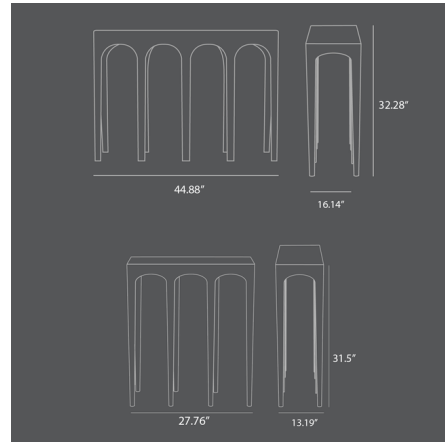

By 101 Copenhagen

Description

Like a piece of architecture gone astray, the Bow Console table draws parallels to the old aqueducts from the Roman Empire and classic architectural geometry. Repetition of arches create a beautiful, sleek, yet somewhat box silhouette and the long legs make it seem narrow and light even though the character is anything but insignificant. The table is cast in lightweight fiber concrete to create a unique textured surface and increase mobility. It is hand painted with multiple layers of paint, creating a strong and resistant surface.

Shown in coffee

Specifications

COLOR	N/A
BODY FINISH	Coffee
WATTAGE	N/A
DIMMER	N/A
DIMENSIONS	27.56"W x 31.5"H x 13.19"D
BULB	N/A
COUNTRY OF ORIGIN	China

CLICK TO VIEW PRODUCT

Notes: