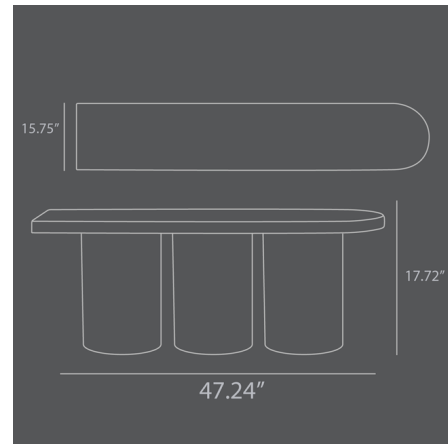

Lightology

lightology.com
866-954-4489
04-25-26

Project: _____

Company: _____

Location: _____ Fixture Type: _____

SPEC #: **1011491315**

Approved On: _____ Approved By: _____

Big Foot Bench

By 101 Copenhagen

Description

At first glance the Big Foot Bench looks heavy and dense, yet on further inspection, the fiber concrete bench is lightweight and mobile. With nods to brutalist architecture and the world of contemporary sculpture, the cylinder-shaped legs and textured, painted surfaces makes the collection stand out in the crowd - which is what we all want, right?

Shown in coffee

Specifications

COLOR N/A
BODY FINISH Coffee
WATTAGE N/A
DIMMER N/A
DIMENSIONS 47.24\"W x 17.72\"H x 15.75\"D
BULB N/A
COUNTRY OF ORIGIN China

CLICK TO VIEW PRODUCT

Notes: