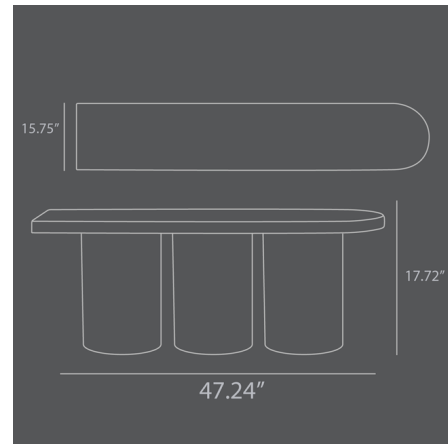

Lightology

lightology.com
866-954-4489
07-07-26

Project: _____

Company: _____

Location: _____ Fixture Type: _____

SPEC #: **1011491315**

Approved On: _____ Approved By: _____

Big Foot Bench

By 101 Copenhagen

Description

At first glance the Big Foot Bench looks heavy and dense, yet on further inspection, the fiber concrete bench is lightweight and mobile. With nods to brutalist architecture and the world of contemporary sculpture, the cylinder-shaped legs and textured, painted surfaces makes the collection stand out in the crowd - which is what we all want, right?

Shown in coffee

Specifications

COLOR	N/A
BODY FINISH	Coffee
WATTAGE	N/A
DIMMER	N/A
DIMENSIONS	47.24"W x 17.72"H x 15.75"D
BULB	N/A
COUNTRY OF ORIGIN	China

CLICK TO VIEW PRODUCT

Notes: