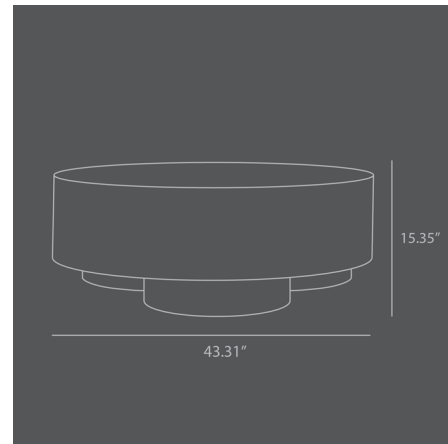

By 101 Copenhagen

Description

At first glance, this collection exudes an air of weightiness and solidity, but upon closer examination, you'll discover a delightful surprise. Crafted from fiber concrete, Big Foot Coffee Table is astonishingly lightweight and effortlessly mobile, offering a harmonious balance of style and convenience. Drawing inspiration from the realms of brutalist architecture and contemporary sculpture, the Big Foot Collection showcases a distinctive design aesthetic that is sure to turn heads. The cylindrical legs exude a sense of modernity and sophistication, while the textured and painted surfaces add an intriguing depth and visual appeal.

Specifications

COLOR	N/A
BODY FINISH	Coffee
WATTAGE	N/A
DIMMER	N/A
DIMENSIONS	43.31"W x 15.35"H
BULB	N/A
COUNTRY OF ORIGIN	China

Shown in coffee

CLICK TO VIEW PRODUCT

Notes: