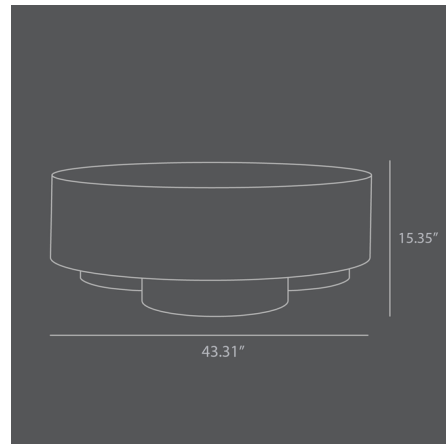

By 101 Copenhagen

Description

At first glance, this collection exudes an air of weightiness and solidity, but upon closer examination, you'll discover a delightful surprise. Crafted from fiber concrete, Big Foot Coffee Table is astonishingly lightweight and effortlessly mobile, offering a harmonious balance of style and convenience. Drawing inspiration from the realms of brutalist architecture and contemporary sculpture, the Big Foot Collection showcases a distinctive design aesthetic that is sure to turn heads. The cylindrical legs exude a sense of modernity and sophistication, while the textured and painted surfaces add an intriguing depth and visual appeal.

Specifications

COLOR	N/A
BODY FINISH	Coffee
WATTAGE	N/A
DIMMER	N/A
DIMENSIONS	43.31"W x 15.35"H
BULB	N/A
COUNTRY OF ORIGIN	China

Shown in coffee

CLICK TO VIEW PRODUCT

Notes: