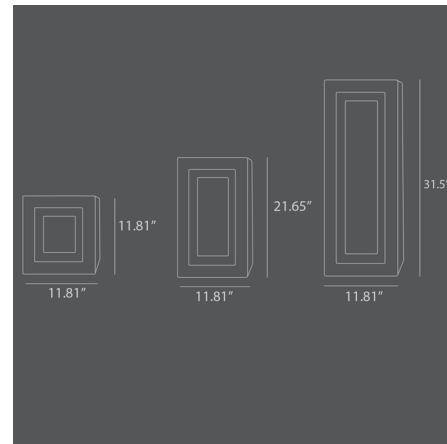

## Podium Sculptural Pedestal

By 101 Copenhagen

### Description

Podium is a means to get the gallery feeling and exhibit your favorite object or piece of art at home. Inspired by architectural faade details, each podium has a carved relief on two opposing sides, creating a beautiful play of shadows changing throughout the day, depending on the direction of light. The podium can be placed both horizontally and vertically, facing a wall or standing freely in a room as it has no backside. Available in three different heights, the podium is just as suitable for use as a side or coffee table.

### Specifications

COLOR	N/A
BODY FINISH	Coffee
WATTAGE	N/A
DIMMER	N/A
DIMENSIONS	11.81"W x 11.81"H
BULB	N/A
COUNTRY OF ORIGIN	China

CLICK TO VIEW PRODUCT

Notes: