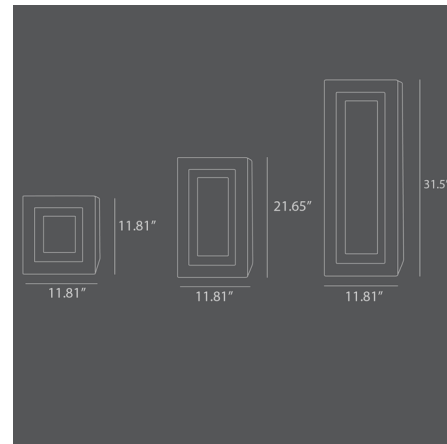

### Description

Podium is a means to get the gallery feeling and exhibit your favorite object or piece of art at home. Inspired by architectural faade details, each podium has a carved relief on two opposing sides, creating a beautiful play of shadows changing throughout the day, depending on the direction of light. The podium can be placed both horizontally and vertically, facing a wall or standing freely in a room as it has no backside. Available in three different heights, the podium is just as suitable for use as a side or coffee table.

### Specifications

COLOR	N/A
BODY FINISH	Coffee
WATTAGE	N/A
DIMMER	N/A
DIMENSIONS	11.81"W x 11.81"H
BULB	N/A
COUNTRY OF ORIGIN	China

Shown in coffee

CLICK TO VIEW PRODUCT

Notes: