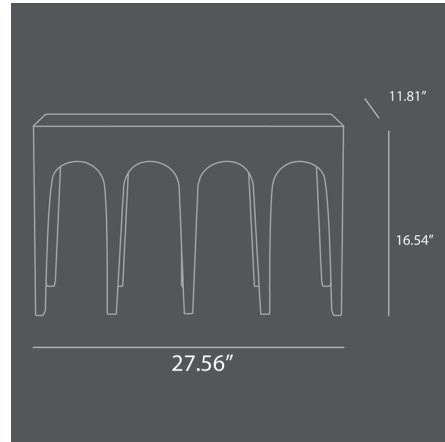

By 101 Copenhagen

Description

Like a piece of architecture gone astray, the Bow Bench draws parallels to the old aqueducts from the Roman Empire and classic architectural geometry. Repetition of arches create a beautiful, sleek, yet somewhat box silhouette and the long legs make it seem narrow and light even though the character is anything but insignificant. IT is cast in lightweight fiber concrete to create a unique textured surface and increase mobility. It is hand painted with multiple layers of paint, creating a strong and resistant surface.

Specifications

COLOR	N/A
BODY FINISH	Coffee
WATTAGE	N/A
DIMMER	N/A
DIMENSIONS	27.56"W x 16.54"H x 11.81"D
BULB	N/A
COUNTRY OF ORIGIN	China

Shown in coffee

CLICK TO VIEW PRODUCT

Notes: