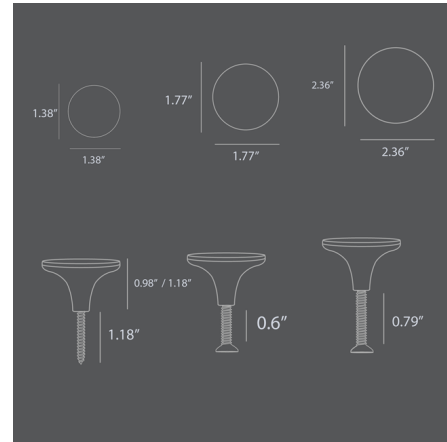

Lightology

lightology.com
866-954-4489
04-25-26

Project: _____

Company: _____

Location: _____ Fixture Type: _____

SPEC #: **1011491334**

Approved On: _____ Approved By: _____

Hihat Knobs Set Of 2

By 101 Copenhagen

Description

One recognizes various musical instruments when looking at the playful Hi-Hat knobs, from a classical cymbal to the bell of swinging brass instruments. The knobs are made from iron and add warmth and elegance to the wall. Each knob comes with two different screws for mounting directly in a wall or to mount on a kitchen or furniture front. All knobs are sold in sets of two.

Shown in burned black

Specifications

COLOR	N/A
BODY FINISH	Burned Black
WATTAGE	N/A
DIMMER	N/A
DIMENSIONS	1.38"W x 0.98"H
BULB	N/A
COUNTRY OF ORIGIN	India

CLICK TO VIEW PRODUCT

Notes: