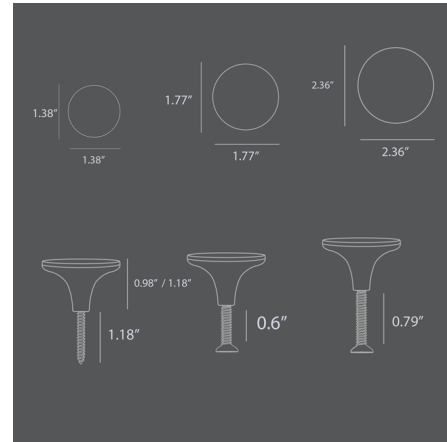

Lightology

lightology.com
866-954-4489
07-09-26

Project: _____

Company: _____

Location: _____ Fixture Type: _____

SPEC #: **1011491334**

Approved On: _____ Approved By: _____

Hihat Knobs Set Of 2 By 101 Copenhagen

Description

One recognizes various musical instruments when looking at the playful Hi-Hat knobs, from a classical cymbal to the bell of swinging brass instruments. The knobs are made from iron and add warmth and elegance to the wall. Each knob comes with two different screws for mounting directly in a wall or to mount on a kitchen or furniture front. All knobs are sold in sets of two.

Shown in burned black

Specifications

COLOR	N/A
BODY FINISH	Burned Black
WATTAGE	N/A
DIMMER	N/A
DIMENSIONS	1.38\"W x 0.98\"H
BULB	N/A
COUNTRY OF ORIGIN	India

CLICK TO VIEW PRODUCT

Notes: