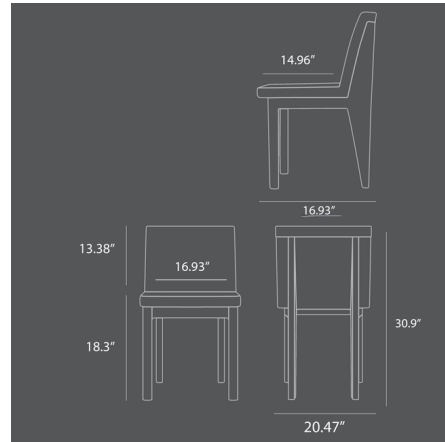

## Brutus Slim Dining Chair

By 101 Copenhagen

### Description

Inspired by the Brutalist architecture movement of the mid-20th century, the Brutus Slim Dining Chair is cast in lightweight fiber concrete creating a unique surface texture increasing mobility. Each piece is hand painted to create a textured, unique surface. Emphasizing the fine balance between sharp architectural lines and a somewhat softer curve in the back and armrest, the Brutus is sculptural statement pieces with a compelling seating comfort.

### Specifications

COLOR	N/A
BODY FINISH	Coffee
WATTAGE	N/A
DIMMER	N/A
DIMENSIONS	20.47\"W x 30.9\"H x 16.93\"D
BULB	N/A
COUNTRY OF ORIGIN	China

CLICK TO VIEW PRODUCT

Notes: