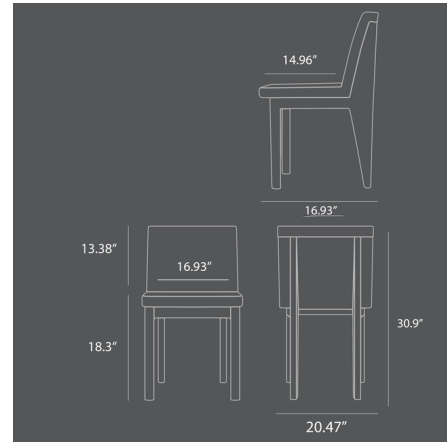

Lightology

lightology.com
866-954-4489
07-09-26

Project: _____

Company: _____

Location: _____ Fixture Type: _____

SPEC #: **1011491340**

Approved On: _____ Approved By: _____

Brutus Slim Dining Chair By 101 Copenhagen

Description

Inspired by the Brutalist architecture movement of the mid-20th century, the Brutus Slim Dining Chair is cast in lightweight fiber concrete creating a unique surface texture increasing mobility. Each piece is hand painted to create a textured, unique surface. Emphasizing the fine balance between sharp architectural lines and a somewhat softer curve in the back and armrest, the Brutus is sculptural statement pieces with a compelling seating comfort.

Shown in coffee

Specifications

COLOR	N/A
BODY FINISH	Coffee
WATTAGE	N/A
DIMMER	N/A
DIMENSIONS	20.47\"W x 30.9\"H x 16.93\"D
BULB	N/A
COUNTRY OF ORIGIN	China

CLICK TO VIEW PRODUCT

Notes: