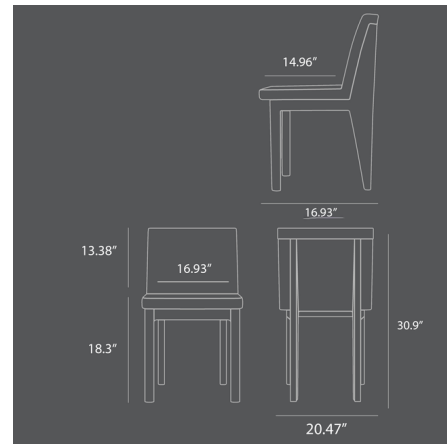

## Brutus Slim Dining Chair By 101 Copenhagen

### Description

Inspired by the Brutalist architecture movement of the mid-20th century, the Brutus Slim Dining Chair is cast in lightweight fiber concrete creating a unique surface texture increasing mobility. Each piece is hand painted to create a textured, unique surface. Emphasizing the fine balance between sharp architectural lines and a somewhat softer curve in the back and armrest, the Brutus is sculptural statement pieces with a compelling seating comfort.

### Specifications

COLOR	N/A
BODY FINISH	Coffee
WATTAGE	N/A
DIMMER	N/A
DIMENSIONS	20.47\"W x 30.9\"H x 16.93\"D
BULB	N/A
COUNTRY OF ORIGIN	China

CLICK TO VIEW PRODUCT

Notes: