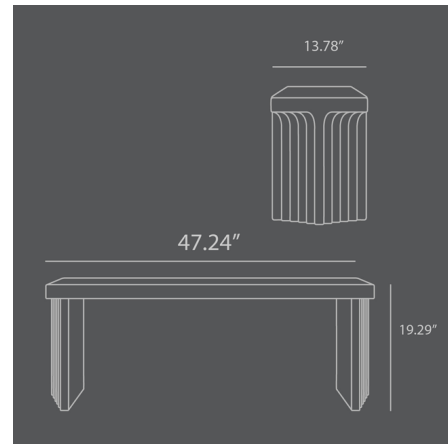

## Arc Bench

By 101 Copenhagen

### Description

As an ode to the Art Deco period, the Arc Bench is a transformation of lavish architectural details into a collection of minimalist furniture. Arc is characterized by steps and arches, creating a certain depth and play of shadows.

### Specifications

COLOR	N/A
BODY FINISH	Coffee
WATTAGE	N/A
DIMMER	N/A
DIMENSIONS	47.24"W x 19.29"H x 13.78"D
BULB	N/A
COUNTRY OF ORIGIN	China

CLICK TO VIEW PRODUCT

Notes: