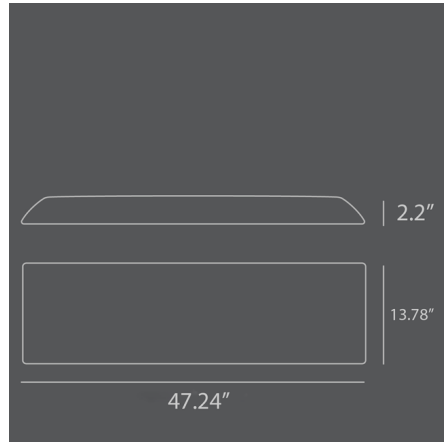

Lightology

lightology.com
866-954-4489
05-23-26

Project: _____

Company: _____

Location: _____ Fixture Type: _____

SPEC #: **1011491347**

Approved On: _____ Approved By: _____

Arc Bench Cushion By 101 Copenhagen

Description

The rectangular Arc Bench Cushion is made of foam with linen fabric, creating a beautiful contrast between the smooth concrete surface and the tactile cushion.

Shown in white

Specifications

COLOR	N/A
BODY FINISH	White
WATTAGE	N/A
DIMMER	N/A
DIMENSIONS	47.24"W x 2.2"H x 13.78"D
BULB	N/A
COUNTRY OF ORIGIN	China