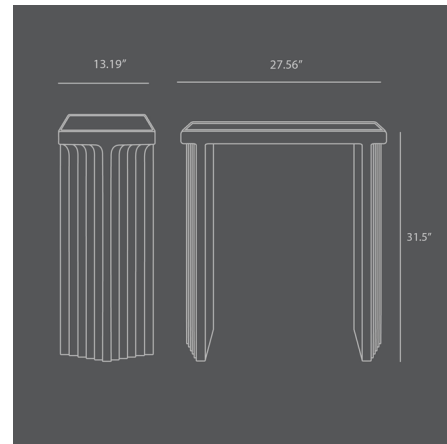

By 101 Copenhagen

Description

As an ode to the Art Deco period, Arc is a transformation of lavish architectural details into a collection of minimalist furniture. Made from a base of fiber concrete, the Arc Console features a tabletop of exquisite marble, emphasizing the rich and beautiful patterns of natural stone. The polished surface softly reflects light, adding a warmth to the Arc Console.

Shown in coffee / calacatta

Specifications

COLOR	N/A
BODY FINISH	Coffee / Calacatta
WATTAGE	N/A
DIMMER	N/A
DIMENSIONS	27.56"W x 31.5"H x 13.19"D
BULB	N/A
COUNTRY OF ORIGIN	China

CLICK TO VIEW PRODUCT

Notes: