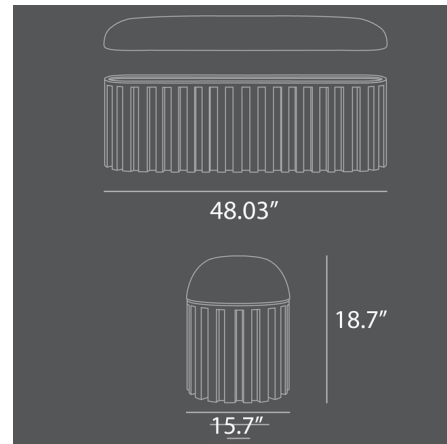

Shown in coffee / white

Specifications

COLOR	White
BODY FINISH	Coffee
WATTAGE	N/A
DIMMER	N/A
DIMENSIONS	48.03"W x 18.7"H x 15.75"D
BULB	N/A
COUNTRY OF ORIGIN	China

CLICK TO VIEW PRODUCT

Notes: