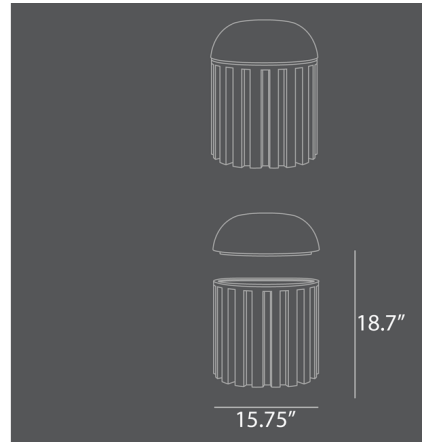

By 101 Copenhagen

Description

Inspired by old tribal sculptures, the Tribu Stool is made of a fiber concrete base with a soft upholstered cushion on top. Characterized by a surface of architectural concrete lamellas, Tribu emphasizes the fine balance between sharp architectural lines and a somewhat softer curve of the upholstery seat. Each product is complemented by a soft cushion, meticulously upholstered for added comfort. The Tribu lounge chair features a cushion crafted in Sunproof fabric. This particular fabric boasts high resistance to stains, water, and sunlight, ensuring that maintenance is effortless, and the appearance remains fresh. Additionally, the cushions for the bench and stool are beautifully finished in an elegant off-white linen, enhancing their aesthetic appeal.

Specifications

COLOR	White
BODY FINISH	Coffee
WATTAGE	N/A
DIMMER	N/A
DIMENSIONS	15.75"W x 18.7"H
BULB	N/A
COUNTRY OF ORIGIN	China

Shown in coffee / white

CLICK TO VIEW PRODUCT

Notes: