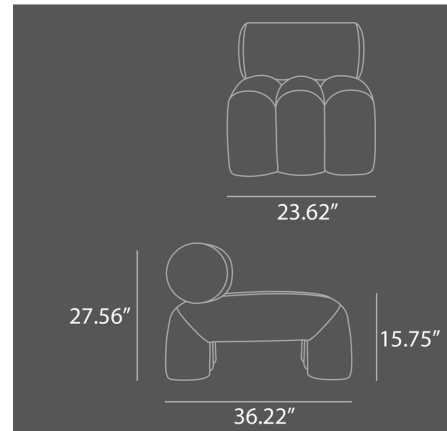

### Specifications

COLOR	N/A
BODY FINISH	Taupe
WATTAGE	N/A
DIMMER	N/A
DIMENSIONS	23.62"W x 27.56"H x 36.22"D
BULB	N/A
COUNTRY OF ORIGIN	China

Shown in taupe

CLICK TO VIEW PRODUCT

Notes: