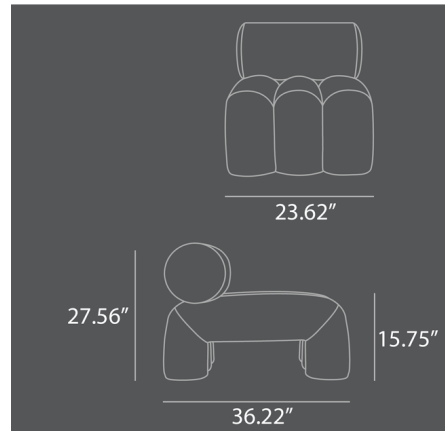

Shown in taupe

Specifications

| | |
|-------------------|-----------------------------|
| COLOR | N/A |
| BODY FINISH | Taupe |
| WATTAGE | N/A |
| DIMMER | N/A |
| DIMENSIONS | 23.62"W x 27.56"H x 36.22"D |
| BULB | N/A |
| COUNTRY OF ORIGIN | China |