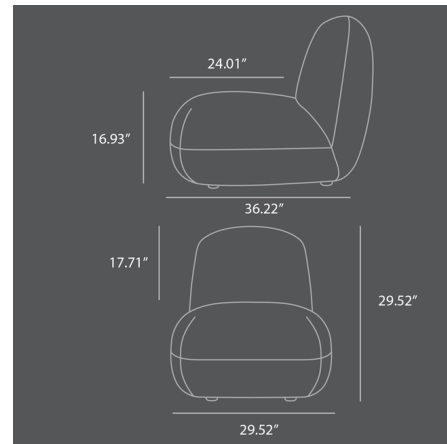

### Description

A tribute to 70s futuristic design and space age, Toe Flat Chair is a lounge chair with expressive aesthetics and luxurious seating comfort. Characterized by a sculptural approach to furniture design, the Toe Chair emphasizes a certain smooth and softness cocooning around the body. The open chair form adds a free and casual seating experience, easy to move around in the chair and have conversations. The unique combination of foams ensures an overall high seating comfort. Introducing a new dimension to the Toe Flat Chair collection, the chair is now available in an exquisite Italian Nubuck Leather, offering a harmonious blend of innovative aesthetics and unmatched comfort. Crafted with meticulous attention to details, the Nubuck Leather upholstery exudes a sense of elegance with its velvety texture and supple feel, inviting users to indulge in luxurious comfort.

### Specifications

COLOR	N/A
BODY FINISH	Taupe
WATTAGE	N/A
DIMMER	N/A
DIMENSIONS	29.52"W x 29.52"H x 36.22"D
BULB	N/A
COUNTRY OF ORIGIN	China

Shown in taupe

CLICK TO VIEW PRODUCT

Notes: