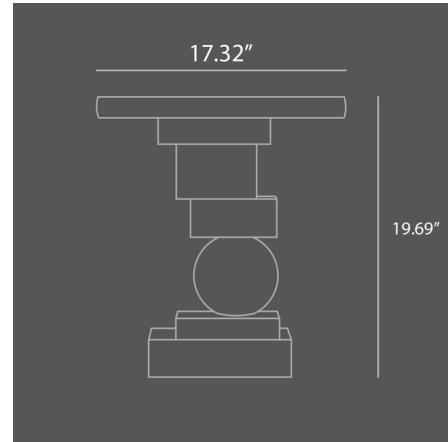

Lightology

lightology.com
866-954-4489
04-27-26

Project: _____

Company: _____

Location: _____ Fixture Type: _____

SPEC #: **1011491375**

Approved On: _____ Approved By: _____

Artist Side Table

By 101 Copenhagen

Description

Rising from the floor like an art sculpture, Artist is all about balancing geometric shapes to create a significant and vocal point in the room. Made from cast fiber concrete, the Artist Side Table has a tactile stone-looking surface with small holes and color variations. Due to the product is cast and afterwards hand painted, each product is unique.

Shown in coffee

Specifications

COLOR	N/A
BODY FINISH	Coffee
WATTAGE	N/A
DIMMER	N/A
DIMENSIONS	17.32"W x 19.69"H
BULB	N/A
COUNTRY OF ORIGIN	China

CLICK TO VIEW PRODUCT

Notes: