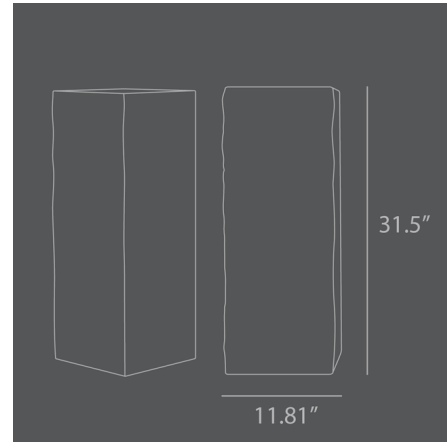

### Specifications

COLOR	N/A
BODY FINISH	Limestone
WATTAGE	N/A
DIMMER	N/A
DIMENSIONS	11.81"W x 31.5"H
BULB	N/A
COUNTRY OF ORIGIN	China

CLICK TO VIEW PRODUCT

Notes: