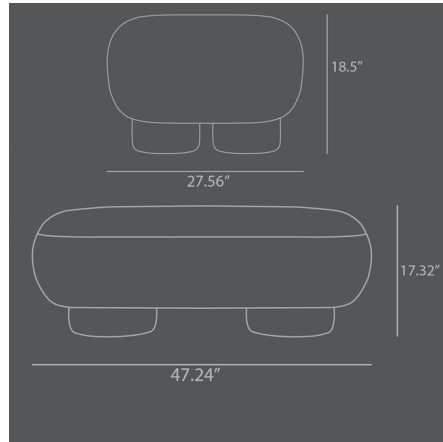

Shown in sand