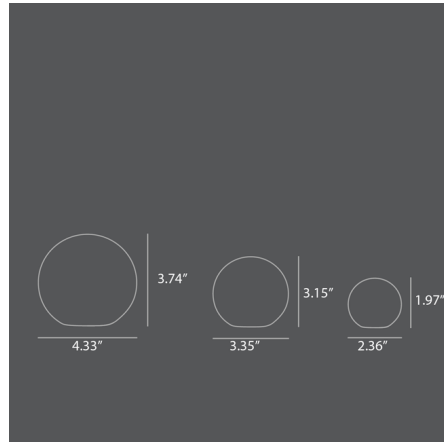

Description

As the word indicates, Gallery Balls is all about curating objects in an artistic way. Gallery Balls come in a set of three sizes and are made from ceramic with a chrome mirror finish. Reflecting their surroundings, Gallery Balls become a playful tool to decorate your interior. Each ball beautifully captures and reflects light, creating dynamic visual effects. Whether arranged together as a striking centerpiece or dispersed throughout a room for subtle accents, the Gallery Balls Set add a touch of modern elegance to any space.

Specifications

COLOR	N/A
BODY FINISH	Chrome
WATTAGE	N/A
DIMMER	N/A
DIMENSIONS	4.33"W x 3.74"H
BULB	N/A
COUNTRY OF ORIGIN	China

Notes:

Shown in chrome

CLICK TO VIEW PRODUCT