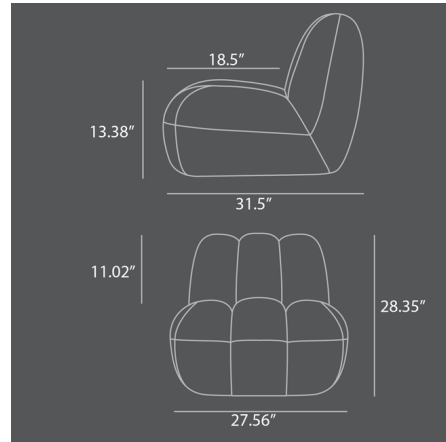

Lightology

lightology.com
866-954-4489
04-07-26

Project: _____

Company: _____

Location: _____ Fixture Type: _____

SPEC #: **1011491408**

Approved On: _____ Approved By: _____

Toe Lounge Chair By 101 Copenhagen

Description

A tribute to 70s futuristic design and space age, Toe Lounge Chair is a chair with expressive aesthetics and high seating comfort. Characterized by a sculptural approach to furniture design, the Toe Chair has a thick fluted upholstery running from seat to back, creating a linear and voluminous shape. The open chair form gives a free and easy seating experience, while the special combination of different kinds of foam ensures an overall high seating comfort.

Shown in sand

Specifications

COLOR	N/A
BODY FINISH	Sand
WATTAGE	N/A
DIMMER	N/A
DIMENSIONS	27.56"W x 28.35"H x 31.5"D
BULB	N/A
COUNTRY OF ORIGIN	China

CLICK TO VIEW PRODUCT

Notes: