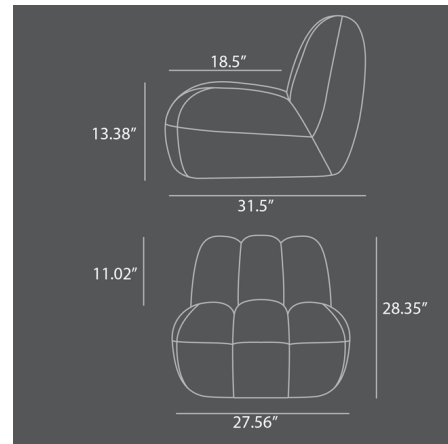

## Toe Lounge Chair

By 101 Copenhagen

### Specifications

COLOR	N/A
BODY FINISH	Sand
WATTAGE	N/A
DIMMER	N/A
DIMENSIONS	27.56"W x 28.35"H x 31.5"D
BULB	N/A
COUNTRY OF ORIGIN	China

CLICK TO VIEW PRODUCT

Notes: