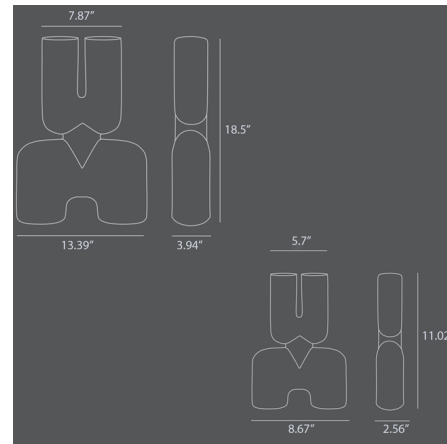

### Specifications

COLOR	N/A
BODY FINISH	Coffee
WATTAGE	N/A
DIMMER	N/A
DIMENSIONS	8.67"W x 11.02"H x 2.56"D
BULB	N/A
COUNTRY OF ORIGIN	China

CLICK TO VIEW PRODUCT

Notes: