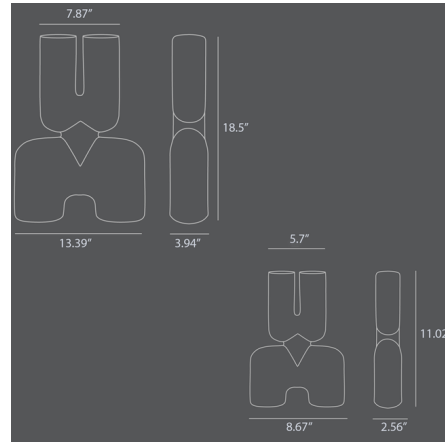

Lightology

lightology.com
866-954-4489
07-07-26

Project: _____

Company: _____

Location: _____ Fixture Type: _____

SPEC #: **1011491419**

Approved On: _____ Approved By: _____

Cobra Double Vase

By 101 Copenhagen

Description

A tribute to the Cobra Arts Movement of the 1960s, the Cobra Double Vase is the epitome of quirky vases that will add joy to any interior setting. Think whimsical, soft and organic shapes unmistakably reminiscent of human silhouettes and curves. True to the Cobra artists way of working, the series takes its starting point in naive hand sketches leading to bodily silhouettes. As it is a hand glazed natural product, the colors may vary slightly. Note: Not all options are available.

Shown in coffee

Specifications

COLOR	N/A
BODY FINISH	Coffee
WATTAGE	N/A
DIMMER	N/A
DIMENSIONS	8.67\"W x 11.02\"H x 2.56\"D
BULB	N/A
COUNTRY OF ORIGIN	China

CLICK TO VIEW PRODUCT

Notes: