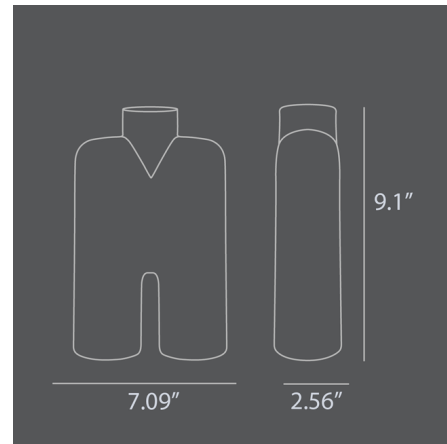

## Cobra Double Tall Mini Vase

By 101 Copenhagen

### Description

A tribute to the Cobra Arts Movement of the 1960s, the Cobra Double Tall Mini Vase is the epitome of quirky vases that will add joy to any interior setting. Think whimsical, soft and organic shapes unmistakably reminiscent of human silhouettes and curves. True to the Cobra artists way of working, the series takes its starting point in naive hand sketches leading to bodily silhouettes. As it is a hand glazed natural product, the colors may vary slightly.

### Specifications

COLOR	N/A
BODY FINISH	Dark Gray
WATTAGE	N/A
DIMMER	N/A
DIMENSIONS	7.09"W x 9.1"H x 2.56"D
BULB	N/A
COUNTRY OF ORIGIN	China

CLICK TO VIEW PRODUCT

Notes: