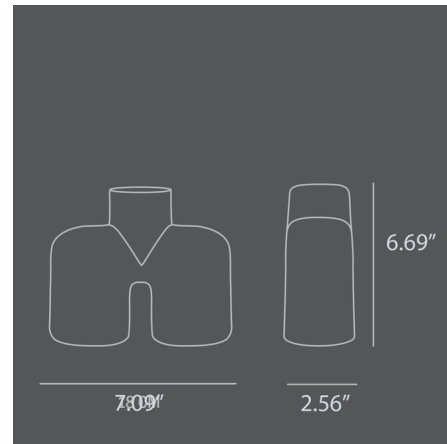

### Specifications

COLOR	N/A
BODY FINISH	Coffee
WATTAGE	N/A
DIMMER	N/A
DIMENSIONS	7.09"W x 6.69"H x 2.56"D
BULB	N/A
COUNTRY OF ORIGIN	China

CLICK TO VIEW PRODUCT

Notes: