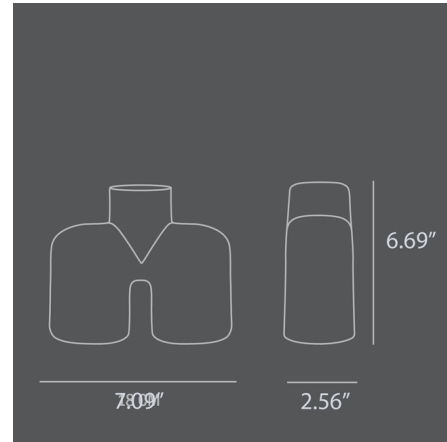

Description

A tribute to the Cobra Arts Movement of the 1960s, the Cobra Uno Mini Vase is the epitome of quirky vases that will add joy to any interior setting. Think whimsical, soft and organic shapes unmistakably reminiscent of human silhouettes and curves. True to the Cobra artists way of working, the series takes its starting point in naive hand sketches leading to bodily silhouettes. As it is a hand glazed natural product, the colors may vary slightly and while it is not 100% waterproof, a bag for fresh flowers is included.

Shown in coffee

Specifications

COLOR	N/A
BODY FINISH	Coffee
WATTAGE	N/A
DIMMER	N/A
DIMENSIONS	7.09\"W x 6.69\"H x 2.56\"D
BULB	N/A
COUNTRY OF ORIGIN	China

CLICK TO VIEW PRODUCT

Notes: