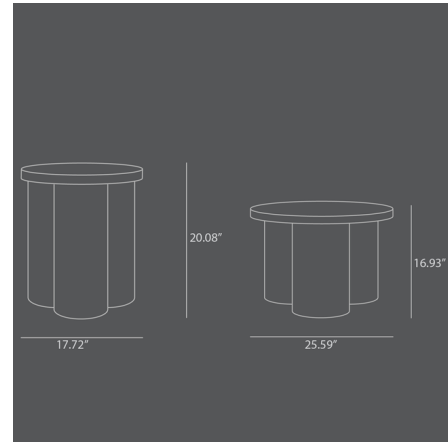

Lightology

lightology.com
866-954-4489
04-24-26

Project: _____

Company: _____

Location: _____ Fixture Type: _____

SPEC #: **1011491430**

Approved On: _____ Approved By: _____

Big Foot Table

By 101 Copenhagen

Description

At first glance, the Big Foot Table exudes an air of weightiness and solidity, but upon closer examination, you'll discover a delightful surprise. Crafted from fiber concrete, the table is astonishingly lightweight and effortlessly mobile, offering a harmonious balance of style and convenience. Drawing inspiration from the realms of brutalist architecture and contemporary sculpture, the Big Foot Collection showcases a distinctive design aesthetic that is sure to turn heads. The cylindrical legs exude a sense of modernity and sophistication, while the textured and painted surfaces add an intriguing depth and visual appeal.

Shown in coffee

Specifications

COLOR	N/A
BODY FINISH	Coffee
WATTAGE	N/A
DIMMER	N/A
DIMENSIONS	25.59\"W x 16.93\"H
BULB	N/A
COUNTRY OF ORIGIN	China

CLICK TO VIEW PRODUCT

Notes: