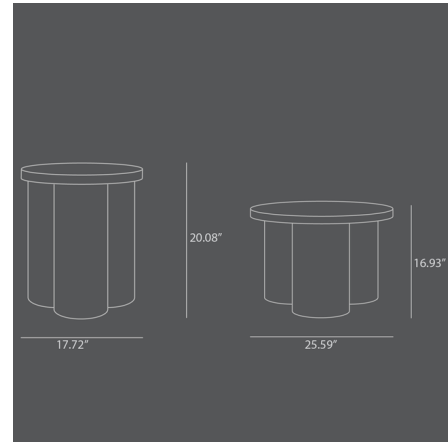

### Specifications

COLOR	N/A
BODY FINISH	Coffee
WATTAGE	N/A
DIMMER	N/A
DIMENSIONS	25.59"W x 16.93"H
BULB	N/A
COUNTRY OF ORIGIN	China

Shown in coffee

CLICK TO VIEW PRODUCT

Notes: