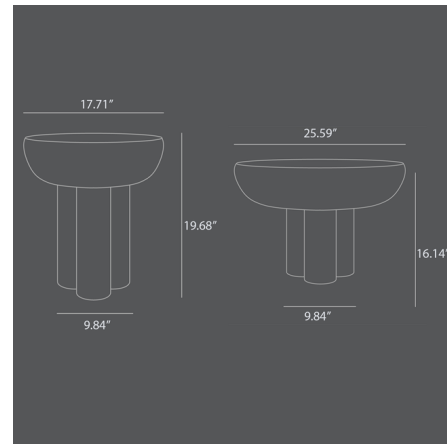

Lightology

lightology.com
866-954-4489
05-23-26

Project: _____

Company: _____

Location: _____ Fixture Type: _____

SPEC #: **1011491440**

Approved On: _____ Approved By: _____

Crown Table

By 101 Copenhagen

Description

The collection of Crown Tables are cast in one piece formed as a circular table top carried by four cylinder shaped legs. Standing strong and proud, the table is inspired by the bare, structural elements of Brutalist architecture, celebrating the columns, and eluding an attitude towards too many details. The chunky fiber concrete legs enable a large gap between the table edge and legs to emphasize the experience of a massive floating table top. The table is available in two sizes and can be used as a single standing side table or stand together as a pair of coffee tables.

Shown in coffee

Specifications

COLOR	N/A
BODY FINISH	Coffee
WATTAGE	N/A
DIMMER	N/A
DIMENSIONS	25.59"W x 16.14"H
BULB	N/A
COUNTRY OF ORIGIN	China

CLICK TO VIEW PRODUCT

Notes: