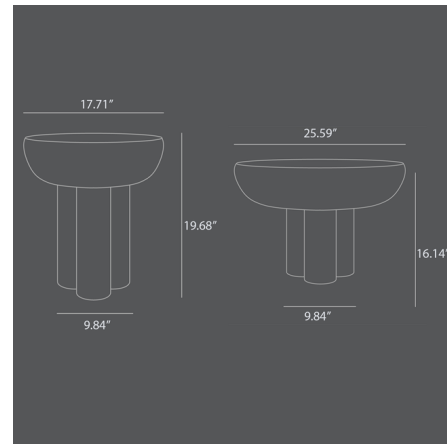

Lightology

lightology.com
866-954-4489
04-07-26

Project: _____

Company: _____

Location: _____ Fixture Type: _____

SPEC #: **1011491440**

Approved On: _____ Approved By: _____

Crown Table

By 101 Copenhagen

Description

The collection of Crown Tables are cast in one piece formed as a circular table top carried by four cylinder shaped legs. Standing strong and proud, the table is inspired by the bare, structural elements of Brutalist architecture, celebrating the columns, and eluding an attitude towards too many details. The chunky fiber concrete legs enable a large gap between the table edge and legs to emphasize the experience of a massive floating table top. The table is available in two sizes and can be used as a single standing side table or stand together as a pair of coffee tables.

Shown in coffee

Specifications

COLOR	N/A
BODY FINISH	Coffee
WATTAGE	N/A
DIMMER	N/A
DIMENSIONS	25.59"W x 16.14"H
BULB	N/A
COUNTRY OF ORIGIN	China

CLICK TO VIEW PRODUCT

Notes: