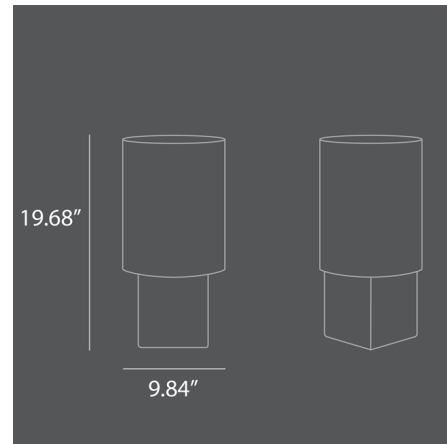

By 101 Copenhagen

Description

With its geometric and sharp lines, the Column Table is inspired by the classic architectural shapes of columns and pillars, with the attempt to create a simple and flexible side table. The Column Table is small and can therefore be used in many different interior schemes. The table fits perfect next to a lounge chair or combined with other side tables next to a sofa or lounge area. Due to its minimalistic design the Column Table can also stand alone as a sculpture by itself or be used as a pedestal for exhibiting objects.

Shown in coffee

Specifications

COLOR	N/A
BODY FINISH	Coffee
WATTAGE	N/A
DIMMER	N/A
DIMENSIONS	9.84"W x 19.68"H
BULB	N/A
COUNTRY OF ORIGIN	China

CLICK TO VIEW PRODUCT

Notes: