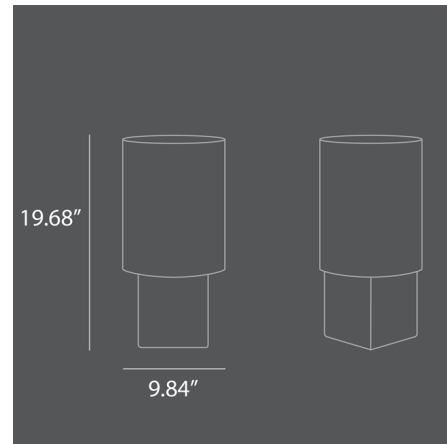

## Column Table

By 101 Copenhagen

### Description

With its geometric and sharp lines, the Column Table is inspired by the classic architectural shapes of columns and pillars, with the attempt to create a simple and flexible side table. The Column Table is small and can therefore be used in many different interior schemes. The table fits perfect next to a lounge chair or combined with other side tables next to a sofa or lounge area. Due to its minimalistic design the Column Table can also stand alone as a sculpture by itself or be used as a pedestal for exhibiting objects.

### Specifications

COLOR	N/A
BODY FINISH	Coffee
WATTAGE	N/A
DIMMER	N/A
DIMENSIONS	9.84"W x 19.68"H
BULB	N/A
COUNTRY OF ORIGIN	China

CLICK TO VIEW PRODUCT

Notes: