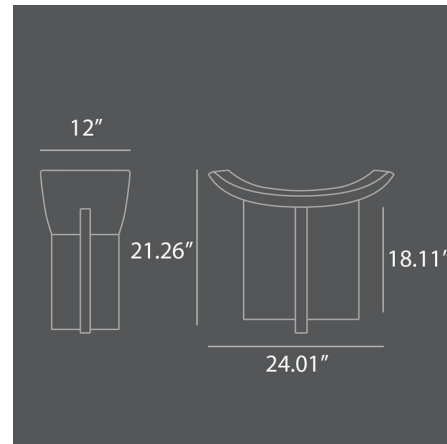

Shown in coffee

CLICK TO VIEW PRODUCT

Notes: