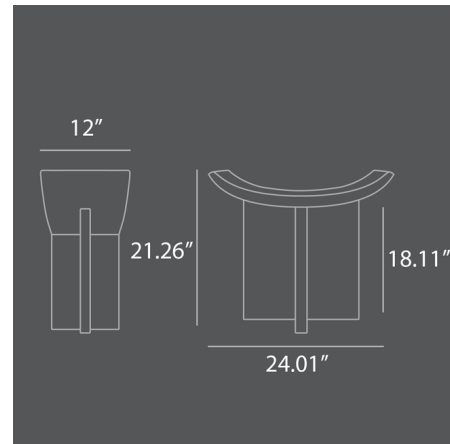

By 101 Copenhagen

Description

Inspired by the Brutalist architecture movement of the mid-20th century, the Brutus Stool is cast in lightweight fiber concrete creating a unique surface texture increasing mobility. Each piece is hand painted to create a textured, unique surface. Emphasizing the fine balance between sharp architectural lines and a somewhat softer curve in the back and armrest, the Brutus is sculptural statement pieces with a compelling seating comfort.

Specifications

COLOR N/A
BODY FINISH Coffee
WATTAGE N/A
DIMMER N/A
DIMENSIONS 24.01"W x 21.26"H x 12"D
BULB N/A
COUNTRY OF ORIGIN China

Shown in coffee

CLICK TO VIEW PRODUCT

Notes: