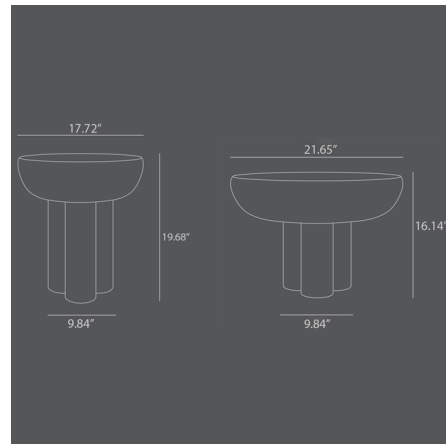

Shown in smoked desert

CLICK TO VIEW PRODUCT

Notes: