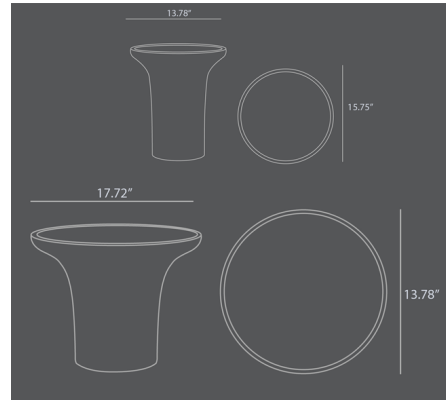

Lightology

lightology.com
866-954-4489
05-16-26

Project: _____

Company: _____

Location: _____ Fixture Type: _____

SPEC #: **1011491453**

Approved On: _____ Approved By: _____

Trumpet Table

By 101 Copenhagen

Description

Inspired by 70's design, the Trumpet Table is designed in a trumpet shape with soft curves and a circular tabletop. Trumpet is all about clean geometric shapes and embracing the beauty of natural materials. The polished surface softly reflects the light, adding both warmth and depth to the Trumpet. The Trumpet makes a strong, fun presence in both residential and commercial spaces, for example in living rooms, bedrooms, offices, hotel suites, restaurants and bars.

Shown in smoked desert

Specifications

COLOR	N/A
BODY FINISH	Smoked Desert
WATTAGE	N/A
DIMMER	N/A
DIMENSIONS	17.72"W x 13.78"H
BULB	N/A
COUNTRY OF ORIGIN	China

CLICK TO VIEW PRODUCT

Notes: