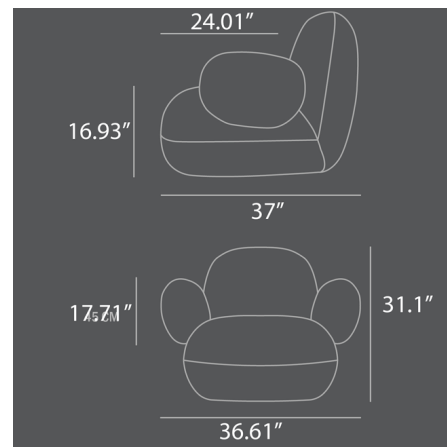

By 101 Copenhagen

Description

Introducing the Toe Armchair, an ode to 70s futuristic design, reimagined into a modern full upholstery lounge chair. With its striking silhouette, the Toe Armchair features thick and soft upholstery with seamless connections between the different elements, crafting a voluminous and minimalistic shape. A smooth oval-shaped armrest adds both visual intrigue and invites to relaxation, supporting the arms with a soft yet sturdy feel. The sculptural quality of the Toe Flat Armchair transforms it into an artistic centerpiece in any room, while a meticulously balanced combination of premium foams ensures a high seating comfort. Embodying both the aesthetics of the 70s space age and the luxury of modern craftsmanship, the Toe Flat Armchair offers a distinct, elevated experience in lounge seating. Taupe and off-white finishes are made of boucle material while the sand finish is sheepskin.

Specifications

COLOR	N/A
BODY FINISH	Off White
WATTAGE	N/A
DIMMER	N/A
DIMENSIONS	36.61"W x 31.1"H x 37"D
BULB	N/A
COUNTRY OF ORIGIN	China

Shown in off white

CLICK TO VIEW PRODUCT

Notes: