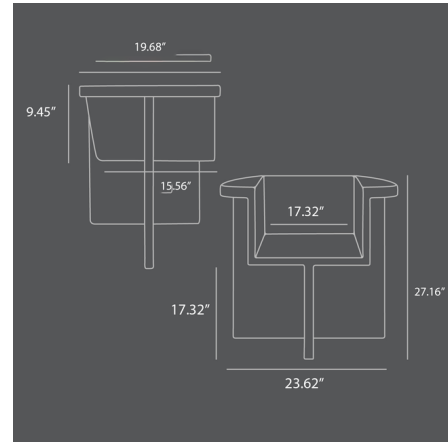

### Specifications

COLOR	N/A
BODY FINISH	Oak
WATTAGE	N/A
DIMMER	N/A
DIMENSIONS	23.62"W x 27.16"H x 19.68"D
BULB	N/A
COUNTRY OF ORIGIN	China

Shown in oak

CLICK TO VIEW PRODUCT

Notes: