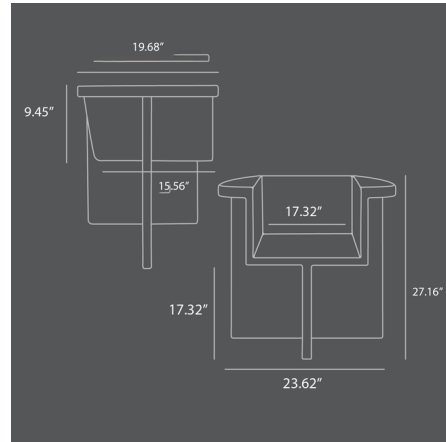

### Specifications

COLOR	N/A
BODY FINISH	Oak
WATTAGE	N/A
DIMMER	N/A
DIMENSIONS	23.62"W x 27.16"H x 19.68"D
BULB	N/A
COUNTRY OF ORIGIN	China

Shown in oak

CLICK TO VIEW PRODUCT

Notes: