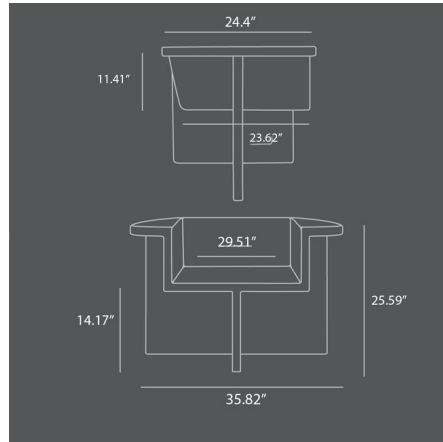

Specifications

COLOR N/A
BODY FINISH Oak
WATTAGE N/A
DIMMER N/A
DIMENSIONS 35.82"W x 25.59"H x 24.41"D
BULB N/A
COUNTRY OF ORIGIN China

Shown in oak

CLICK TO VIEW PRODUCT

Notes: