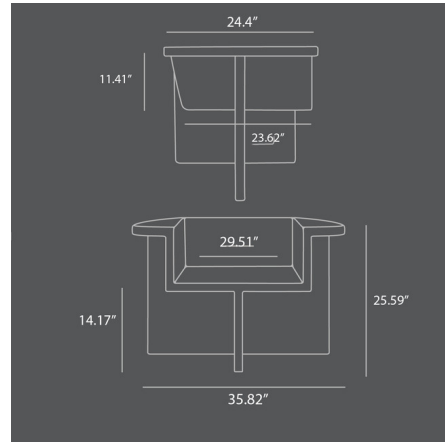

### Specifications

COLOR	N/A
BODY FINISH	Oak
WATTAGE	N/A
DIMMER	N/A
DIMENSIONS	35.82\"W x 25.59\"H x 24.41\"D
BULB	N/A
COUNTRY OF ORIGIN	China

CLICK TO VIEW PRODUCT

Notes: