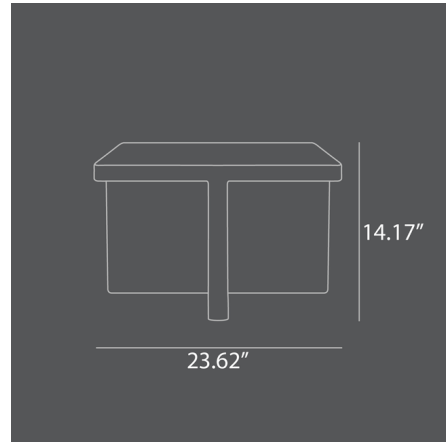

### Specifications

COLOR	N/A
BODY FINISH	Oak
WATTAGE	N/A
DIMMER	N/A
DIMENSIONS	23.62"W x 14.17"H
BULB	N/A
COUNTRY OF ORIGIN	China

Shown in oak

CLICK TO VIEW PRODUCT

Notes: