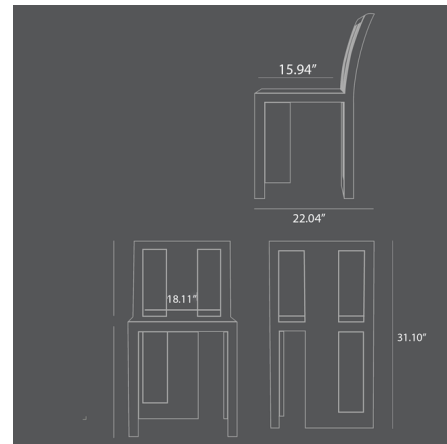

### Description

Introducing the Atsu Chair, a striking minimalistic design inspired by traditional Chinese chairs and meticulously crafted from FSC-certified American Red Oak. Handmade by skilled craftsmen, each piece of the Atsu Chair ensures flawless execution with seamless connections between each component, exuding a minimal and clean aesthetic. The Atsu's asymmetrical structure serves as a sculptural statement, using massive oak planks forming one front leg and the center backrest. This intentional design choice disrupts conventional viewpoints and challenges the observer to engage with the chair in a dynamic way. To truly appreciate its form, you are encouraged to move around the piece, exploring its unique characteristics much like you would move around a sculpture or an art piece. While the chair features a thick, voluminous presence, it maintains a refined minimal aesthetic. The name Atsu, derived from the Japanese word meaning heavy or strong, perfectly embodies its visual weight and sense of balance, creating a harmonious blend of heft and lightness.

### Specifications

COLOR	N/A
BODY FINISH	Oak
WATTAGE	N/A
DIMMER	N/A
DIMENSIONS	18.11"W x 31.1"H x 22.04"D
BULB	N/A
COUNTRY OF ORIGIN	China

Shown in oak

CLICK TO VIEW PRODUCT

Notes: