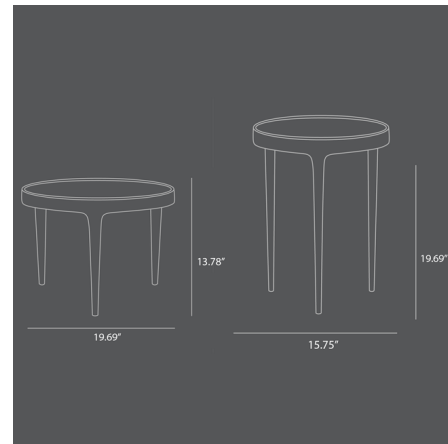

By 101 Copenhagen

Description

Characterized by its intentional naive and handmade expression, the Phantom Table reveals its unique casting technique. The series is at once fragile, delicate, and bulky in its appearance. The Phantom coffee tables are available in two sizes: a tall version and a low version, both made of cast aluminum. Each variation retains the sophisticated and subtle expression that defines the Phantom series, making it a versatile choice for any interior.

Specifications

COLOR	N/A
BODY FINISH	Birch
WATTAGE	N/A
DIMMER	N/A
DIMENSIONS	19.69"W x 13.78"H
BULB	N/A
COUNTRY OF ORIGIN	China

Shown in birch

CLICK TO VIEW PRODUCT

Notes: