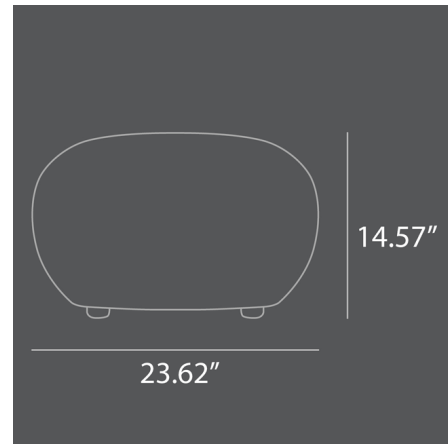

Specifications

COLOR	N/A
BODY FINISH	Off White
WATTAGE	N/A
DIMMER	N/A
DIMENSIONS	23.62"W x 14.57"H
BULB	N/A
COUNTRY OF ORIGIN	China

Shown in off white

CLICK TO VIEW PRODUCT

Notes: