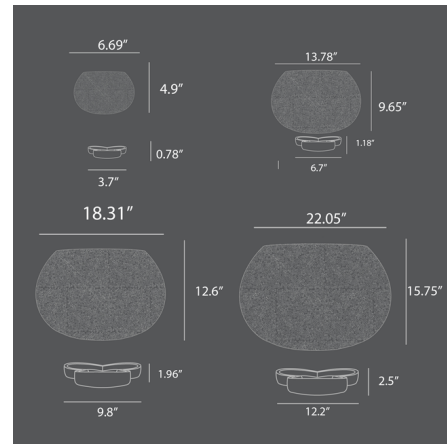

Shown in birch