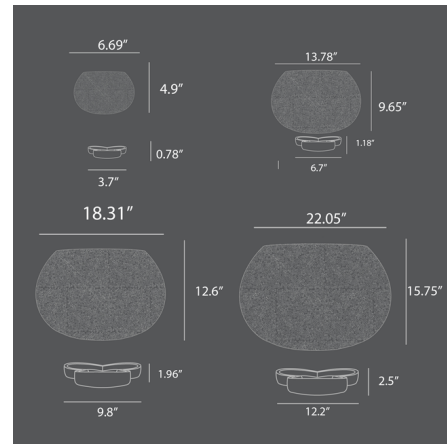

### Specifications

COLOR	N/A
BODY FINISH	Birch
WATTAGE	N/A
DIMMER	N/A
DIMENSIONS	6.69"W x 4.92"H
BULB	N/A
COUNTRY OF ORIGIN	China

CLICK TO VIEW PRODUCT

Notes: