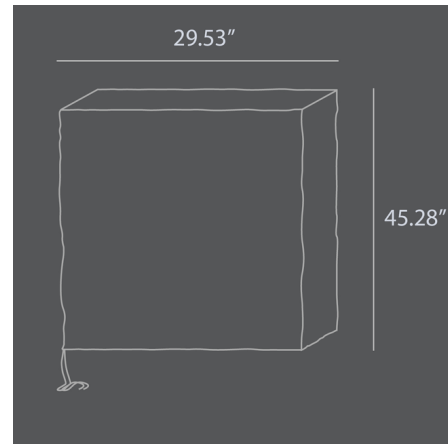

Shown in sand

Specifications

COLOR	N/A
BODY FINISH	Sand
WATTAGE	N/A
DIMMER	N/A
DIMENSIONS	29.53"W x 45.28"H
BULB	N/A
COUNTRY OF ORIGIN	China

CLICK TO VIEW PRODUCT

Notes: