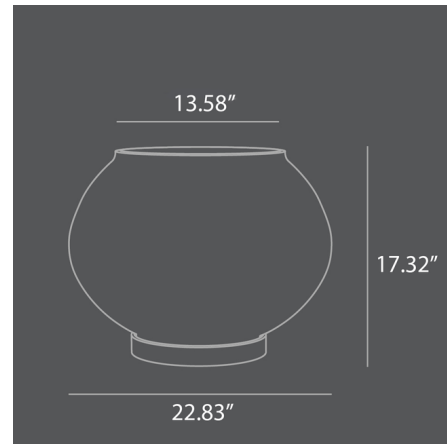

Lightology

lightology.com
866-954-4489
05-16-26

Project: _____
Company: _____
Location: _____ Fixture Type: _____
SPEC #: **1011491496**
Approved On: _____ Approved By: _____

Sunao Round Plant Pot By 101 Copenhagen

Description

Sunao, a Japanese word meaning honesty, reflects the quiet beauty of simplicity. Each plant pot is shaped with a timeless elegance that allows nature to take center stage, whether cradling a delicate herb on a kitchen windowsill or anchoring a lush statement plant in the garden. Durable and weather-resistant, these fiber concrete plant pots are designed for both indoor and outdoor living, allowing greenery to thrive seamlessly across spaces. Every Sunao Round Plant Pot is hand-glazed to achieve a soft, matte finish, carrying subtle, one-of-a-kind variations that stand as hallmarks of true craftsmanship. Inside, a waterproof glaze ensures functionality, allowing roots to rest in harmony with their vessel while supporting the vibrant growth of the plant.

Shown in birch

Specifications

COLOR	N/A
BODY FINISH	Birch
WATTAGE	N/A
DIMMER	N/A
DIMENSIONS	22.83"W x 17.32"H
BULB	N/A
COUNTRY OF ORIGIN	China

CLICK TO VIEW PRODUCT

Notes: