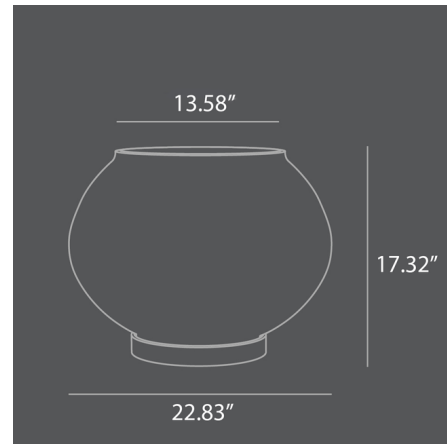

Lightology

lightology.com
866-954-4489
07-01-26

Project: _____
Company: _____
Location: _____ Fixture Type: _____
SPEC #: **1011491496**
Approved On: _____ Approved By: _____

Sunao Round Plant Pot By 101 Copenhagen

Description

Sunao, a Japanese word meaning honesty, reflects the quiet beauty of simplicity. Each plant pot is shaped with a timeless elegance that allows nature to take center stage, whether cradling a delicate herb on a kitchen windowsill or anchoring a lush statement plant in the garden. Durable and weather-resistant, these fiber concrete plant pots are designed for both indoor and outdoor living, allowing greenery to thrive seamlessly across spaces. Every Sunao Round Plant Pot is hand-glazed to achieve a soft, matte finish, carrying subtle, one-of-a-kind variations that stand as hallmarks of true craftsmanship. Inside, a waterproof glaze ensures functionality, allowing roots to rest in harmony with their vessel while supporting the vibrant growth of the plant.

Shown in birch

Specifications

COLOR	N/A
BODY FINISH	Birch
WATTAGE	N/A
DIMMER	N/A
DIMENSIONS	22.83"W x 17.32"H
BULB	N/A
COUNTRY OF ORIGIN	China

CLICK TO VIEW PRODUCT

Notes: