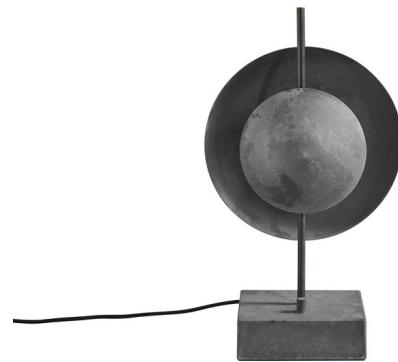

Lightology

lightology.com
866-954-4489
07-07-26

Project: _____
 Company: _____
 Location: _____ Fixture Type: _____
 SPEC #: **1011491516**
 Approved On: _____ Approved By: _____

Dusk Table Lamp By 101 Copenhagen

Description

Where Light Becomes Sculpture more than just illumination, the Dusk Table Lamp is an artistic expressions, evoking celestial wonders from eclipses to planetary orbits and the bold geometry of Brutalist architecture. The sculptural composition plays with contrasts of light and shadow, as layered, circular shades orchestrate a rhythmic dance of exposure, casting an intimate, atmospheric glow. At the foundation of this poetic interplay stands a raw, oxidized aluminum base square, grounded, and industrial its solid presence harmonizing with the richly textured, almost concrete-like surface of the rounded shades. A striking balance of form and function, where light gains depth, texture, and soul. Dimmer switch on lamp base.

Shown in aluminum

Specifications

COLOR	N/A
BODY FINISH	Aluminum
WATTAGE	40W
DIMMER	Included
DIMENSIONS	11.81"W x 19.69"H
BULB NOT INCLUDED	1 x G16.5/Candelabra (E12)/40W/120V LED
COUNTRY OF ORIGIN	China