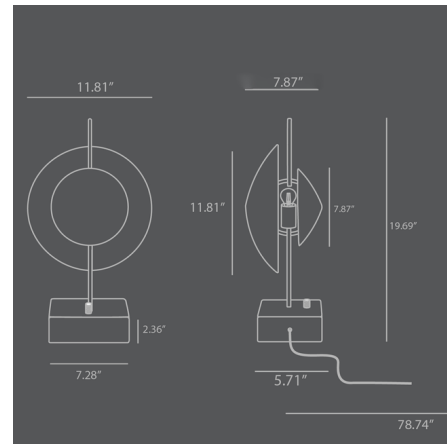

Shown in aluminum

Specifications

COLOR	N/A
BODY FINISH	Aluminum
WATTAGE	40W
DIMMER	Included
DIMENSIONS	11.81"W x 19.69"H
BULB NOT INCLUDED	1 x G16.5/Candelabra (E12)/40W/120V LED
COUNTRY OF ORIGIN	China