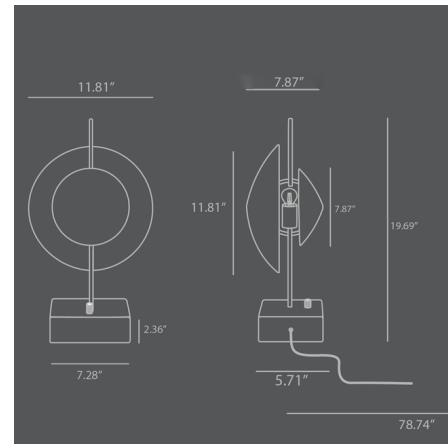

Shown in aluminum