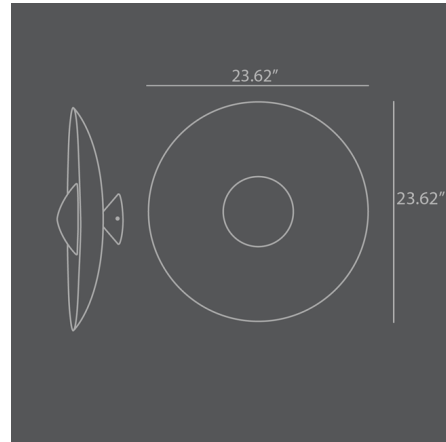

### Specifications

COLOR	N/A
BODY FINISH	Burned Black
WATTAGE	40W
DIMMER	Not Dimmable
DIMENSIONS	23.62"W x 23.62"H x 6.89"D
BULB NOT INCLUDED	1 x G16.5/Candelabra (E12)/40W/120V LED
COUNTRY OF ORIGIN	China