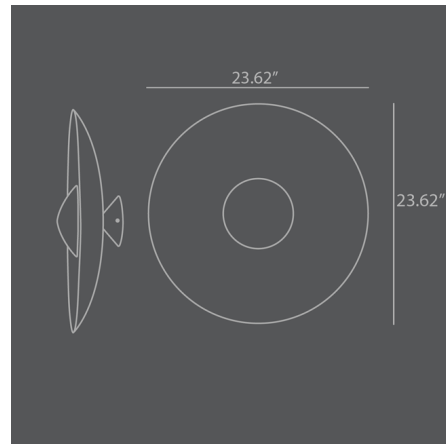

Shown in burned black

Specifications

COLOR	N/A
BODY FINISH	Burned Black
WATTAGE	40W
DIMMER	Not Dimmable
DIMENSIONS	23.62"W x 23.62"H x 6.89"D
BULB NOT INCLUDED	1 x G16.5/Candelabra (E12)/40W/120V LED
COUNTRY OF ORIGIN	China