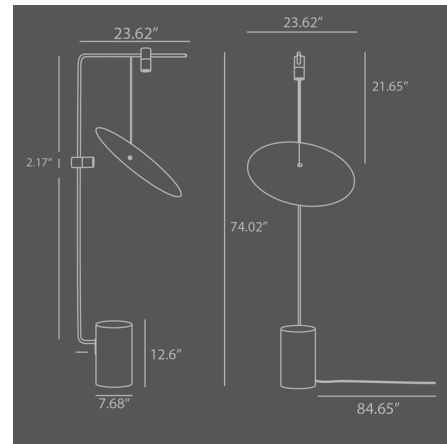

Description

The Moon Floor Lamp is more than a source of light it is a sculptural masterpiece, a poetic fusion of balance and geometry. Every element is meticulously composed, harmonizing in a dance of perfect proportion. Inspired by the ethereal beauty of the cosmos, this minimalist design embodies the quiet elegance of celestial bodies suspended in space. Two radiant light sources glow like distant stars, gracefully positioned along a hand brushed bronze plated aluminum arm. Floating effortlessly, an oversized hand brushed plated brass lampshade mirrors the moon itself, casting a luminous reflection from both sides and creating an atmosphere of depth, clarity, and quiet wonder. Grounded by a solid grey marble base, the Moon Lamp achieves the impossible a balance between weight and weightlessness, structure and fluidity, function, and artistry. Dimmer switch located on cable.

Specifications

COLOR	N/A
BODY FINISH	Brass
WATTAGE	4W
DIMMER	Included
DIMENSIONS	23.62"W x 74.02"H
BULB NOT INCLUDED	2 x B10/Candelabra (E12)/2W/120V LED
COUNTRY OF ORIGIN	China

Technical Information

PRODUCT DIMENSIONS	Cable Length: 84.65"
--------------------	----------------------

Shown in brass

CLICK TO VIEW PRODUCT

Notes: