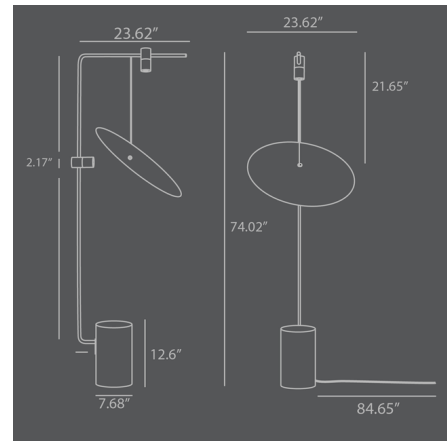

By 101 Copenhagen

Description

The Moon Floor Lamp is more than a source of light it is a sculptural masterpiece, a poetic fusion of balance and geometry. Every element is meticulously composed, harmonizing in a dance of perfect proportion. Inspired by the ethereal beauty of the cosmos, this minimalist design embodies the quiet elegance of celestial bodies suspended in space. Two radiant light sources glow like distant stars, gracefully positioned along a hand brushed bronze plated aluminum arm. Floating effortlessly, an oversized hand brushed plated brass lampshade mirrors the moon itself, casting a luminous reflection from both sides and creating an atmosphere of depth, clarity, and quiet wonder. Grounded by a solid grey marble base, the Moon Lamp achieves the impossible a balance between weight and weightlessness, structure and fluidity, function, and artistry. Dimmer switch located on cable.

Specifications

COLOR N/A
BODY FINISH Brass
WATTAGE 4W
DIMMER Included
DIMENSIONS 23.62"W x 74.02"H
BULB NOT INCLUDED 2 x B10/Candelabra (E12)/2W/120V LED
COUNTRY OF ORIGIN China

Technical Information

PRODUCT DIMENSIONS Cable Length: 84.65"

Shown in brass

CLICK TO VIEW PRODUCT

Notes: